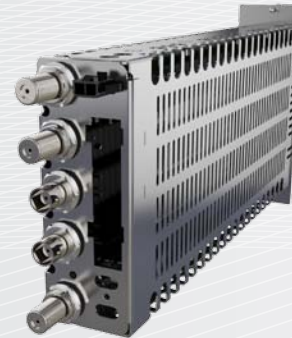

Peak functionality

Chameleon offers a variety of continuously enhanced functions.

Receiver DVB-S/S2

Receiver DVB-T/C

Receiver DVB-T2

Transmodulator to COFDM

Transmodulator to QAM

DVB-C, DVB-T modulators

Analogue VSB RF modulator

Edge QAM

Edge COFDM

MPEG-2/MPEG-4 SD decoder

MPEG-4 HD decoder

CI decryption

Remultiplexer multiple TS

DVB-CSA scrambler

IP streamer

ASI interface

SDI output, 2 SD/1 HD

DVB-S/S2

DVB-T

DVB-C

IPTV

ASI

DVB-T

DVB-C

IPTV

ASI

SDI/HD-SDI

Analogue RF

DTMB

FM

At one glance

- **Chameleon** is a completely new headend concept. As the name suggests, the headend can adapt to its environment in that the individual modules are able to alter their function according to the demand.
- **Individual software unlocking** facilitates the application-specific product activation. You only pay for what you are using.
- Its **modular design** allows Chameleon to meet the requirements of all uses from single unit stand-alone devices in SMATV applications up to complex headend units in large CATV networks.
- Quick and easy **expansion** by adding additional units or software options.
- **Long product lifecycle** of hardware due to future software upgrades.
- **Remote diagnosis** and SNMP traps for alarm activation reduce maintenance efforts. The use of a single module type provides for economic spare parts provision.
- **Energy-efficient** during operation. This saves money and preserves the environment.
- Chameleon, **the most economic headend system for all future-oriented applications** of network operators and service providers.

WISI

Communications GmbH & Co. KG
Empfangs- und Verteiltechnik
75223 Niefern-Öschelbronn, Germany

Phone: +49 7233-66-0

Internet: www.wisi.de

A2B Electronics AB

P.O. Box 14, 59121 Motala, Sweden

Phone: +46 141 22 91 00

Internet: www.a2b.se

excellence in digital ...