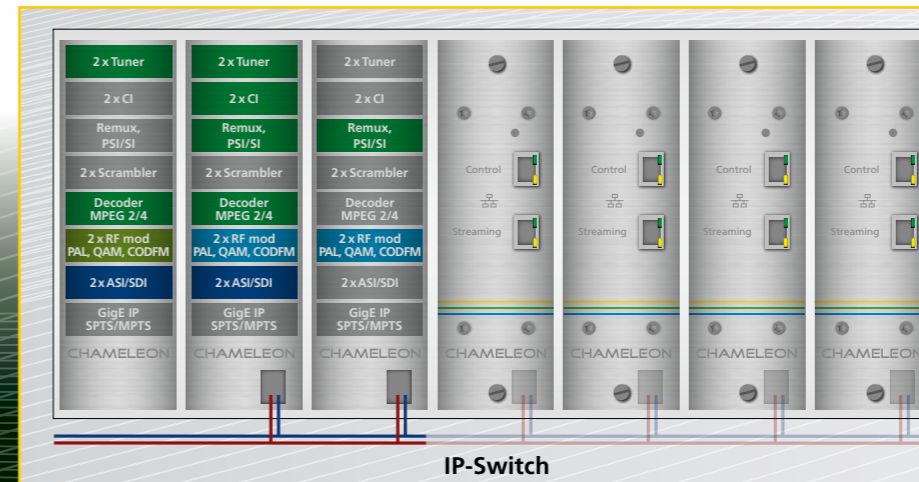

Chameleon modules can be mounted in the standard GN 40 chassis as well as in the enhanced GN 50 chassis with redundant power supply and integrated GigE switch for high profile professional applications.

Adaptable to any environment

Perfectly equipped modules

Each single Chameleon module contains the following components: Universal tuner, universal modulator, CI slot, MPEG decoder, scrambler, remux, PSI/SI generator and a Gigabit Ethernet interface for IP streaming in/out.

These components are integrated twice in each module.

Individual solutions through software activation

All desired functions can be activated and modified by uploading software. Additional modules increase the processing capacity since they are linked via IP interfaces. This allows you reaching the computing performance of bigger multiplexers in spite of the low starting price.