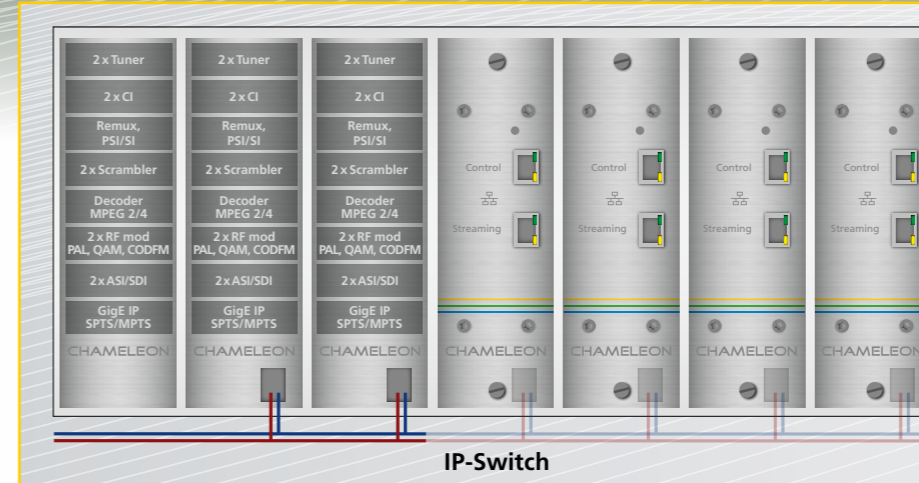

***Transforming
Your Reality***

excellence in digital ...

Chameleon

a2b
design for TV

The unique Headend concept

excellence in digital ...

Top flexibility and performance

Chameleon is a single hardware product line, where the functionality of each module can be configured via software. Chameleon modules create a modular headend system for any size of network. The Chameleon modules are superbly suited for the transition from the analogue to the digital environment as well as for the connection between HFC and IP distribution platforms.

Chameleon modules can be mounted in the standard GN 40 chassis as well as in the enhanced GN 50 chassis with redundant power supply and integrated GigE switch for high profile professional applications.

Adaptable to any environment

Perfectly equipped modules

Each single Chameleon module contains the following components: Universal tuner, universal modulator, CI slot, MPEG decoder, scrambler, remux, PSI/SI generator and a Gigabit Ethernet interface for IP streaming in/out.

These components are integrated twice in each module.

Individual solutions through software activation

All desired functions can be activated and modified by uploading software. Additional modules increase the processing capacity since they are linked via IP interfaces. This allows you reaching the computing performance of bigger multiplexers in spite of the low starting price.